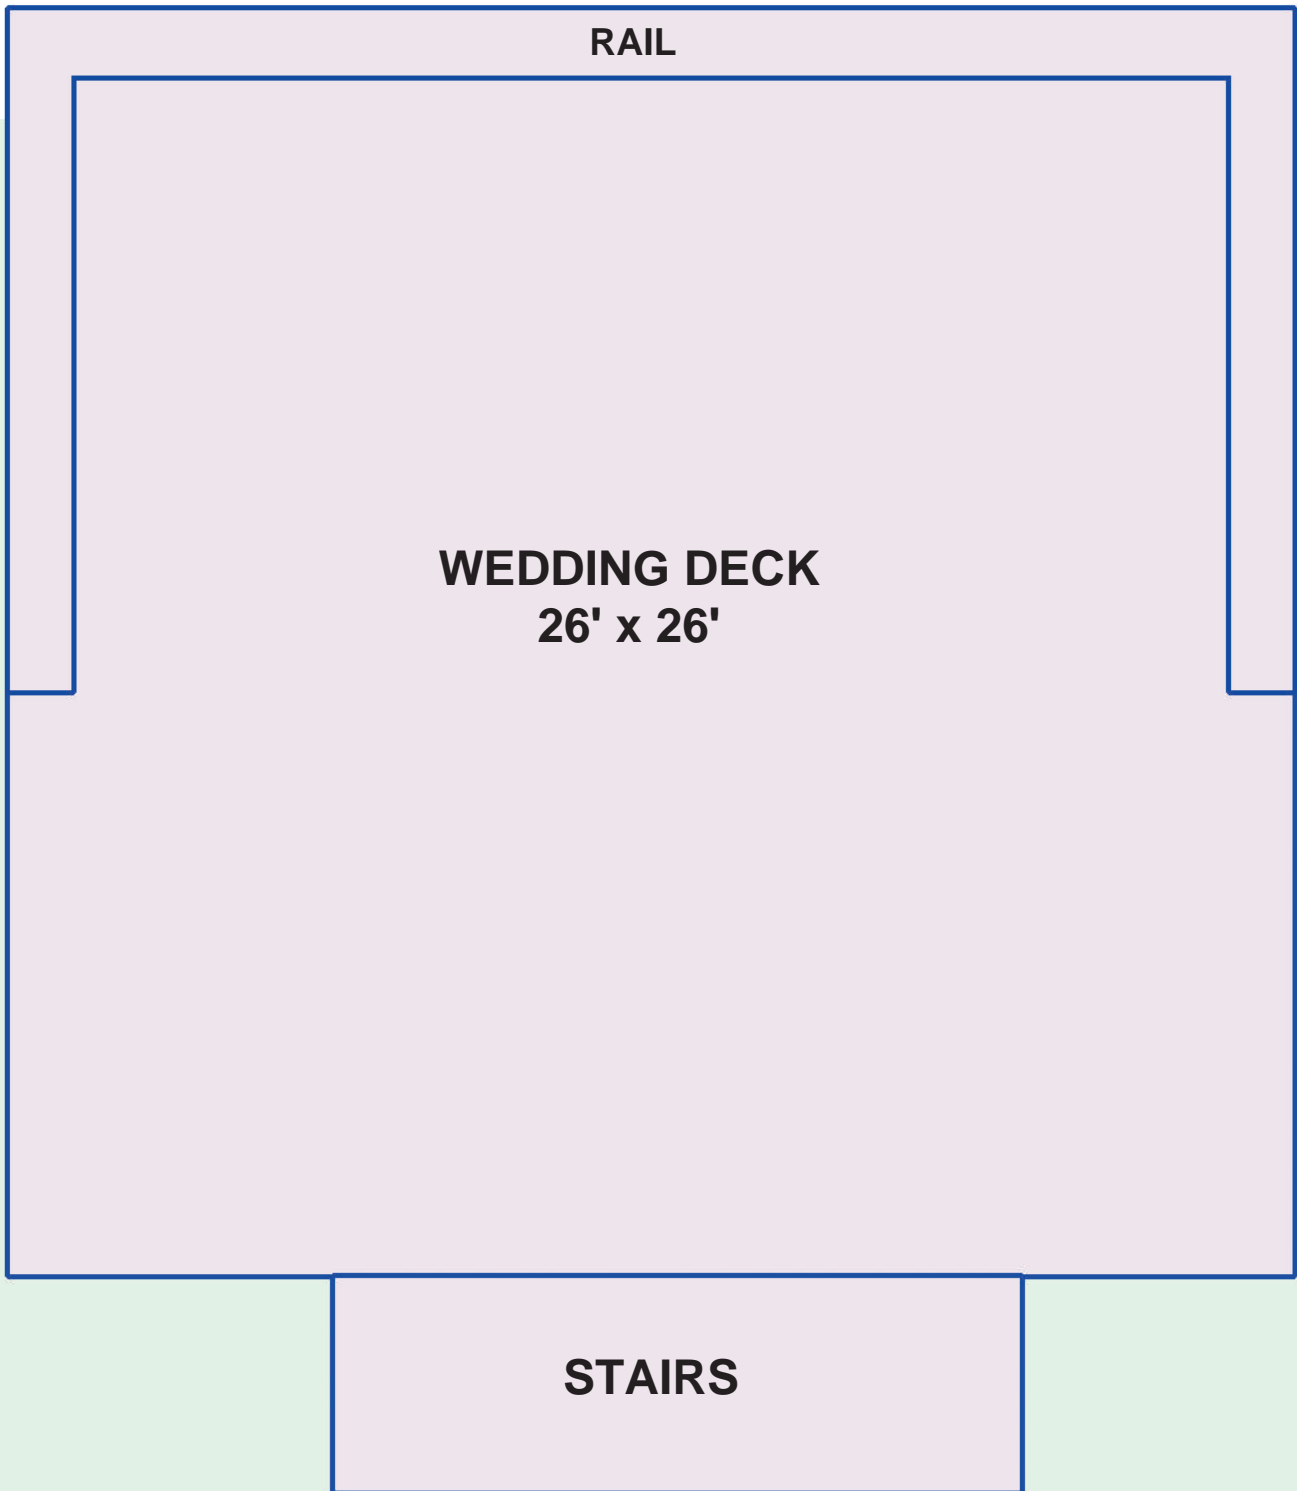

WEDDING DECK

COLORADO RIVER

GRASS AREA