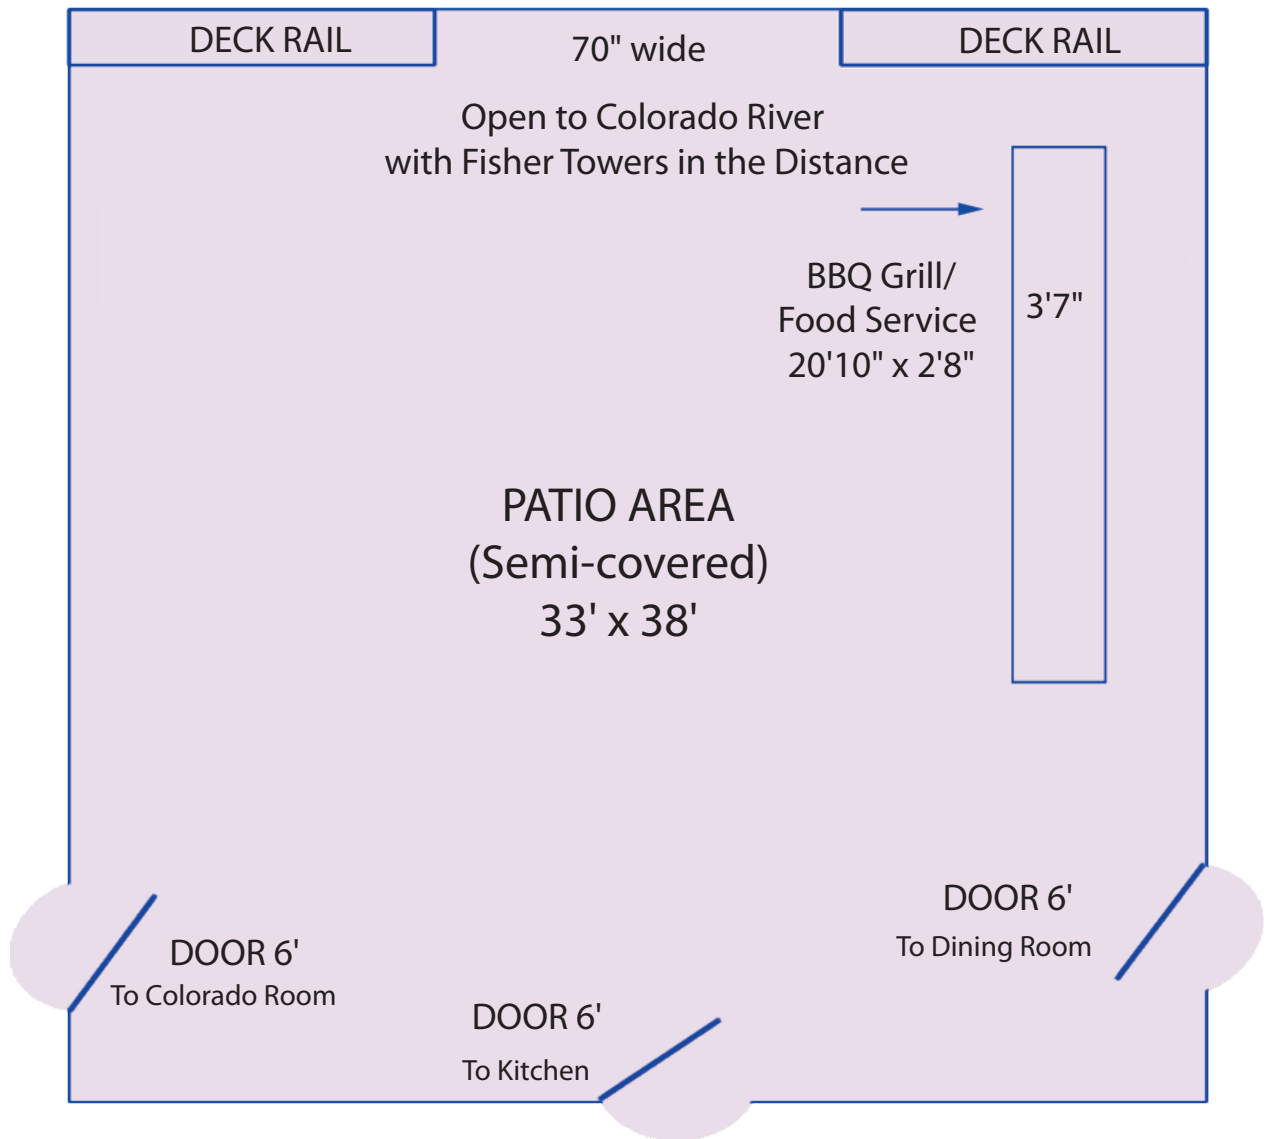

PATIO AREA

COLORADO RIVER

KITCHEN