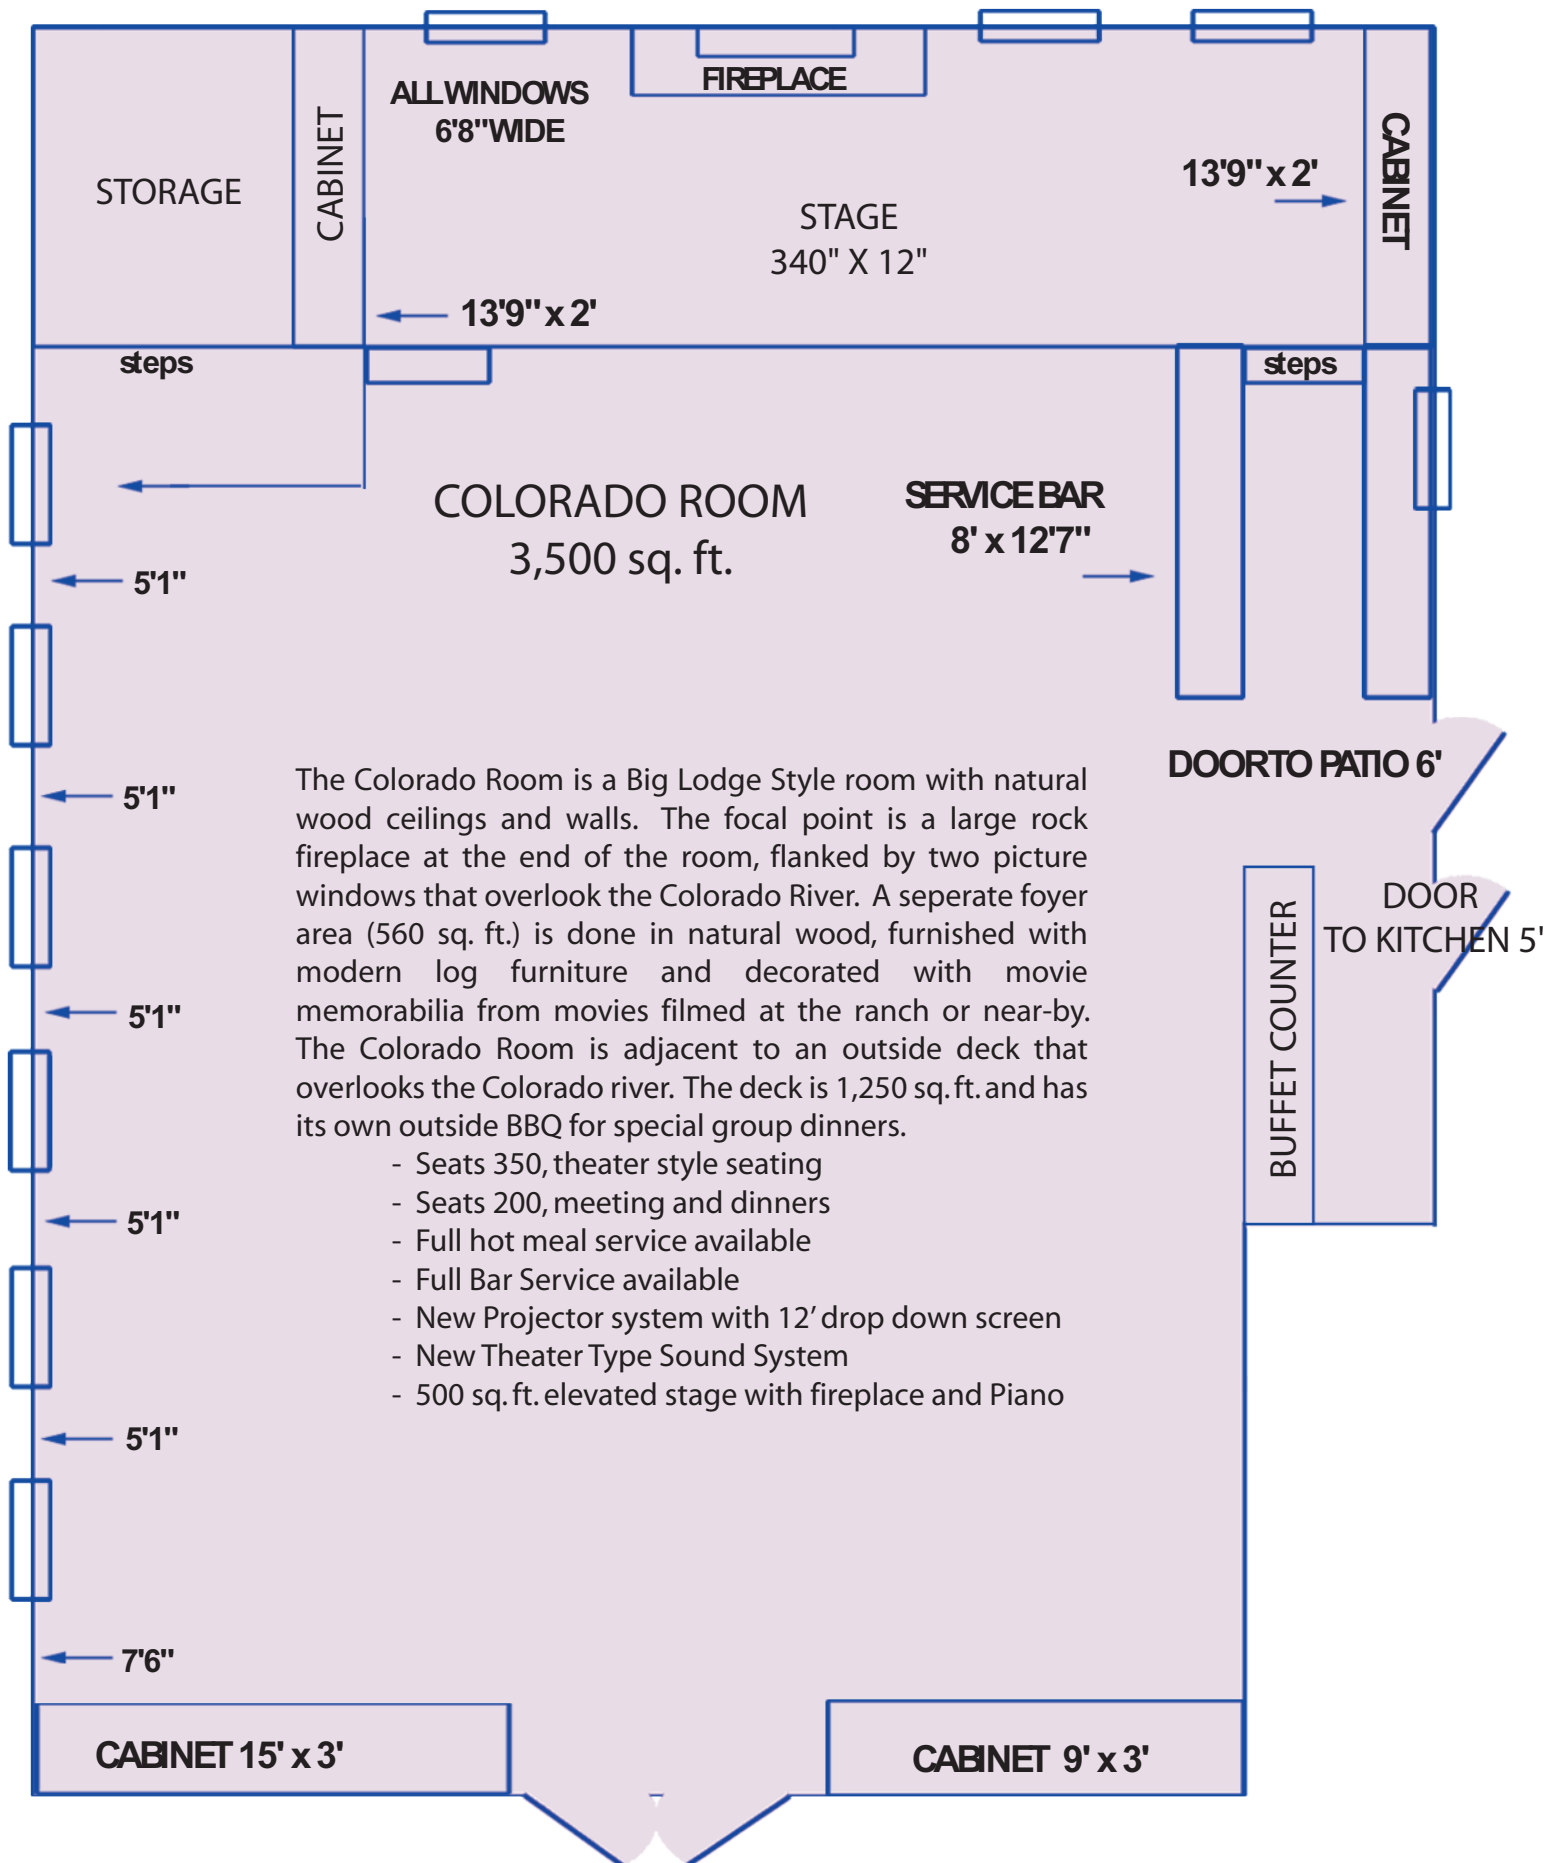

COLORADO ROOM

The Colorado Room is a Big Lodge Style room with natural wood ceilings and walls. The focal point is a large rock fireplace at the end of the room, flanked by two picture windows that overlook the Colorado River. A separate foyer area (560 sq. ft.) is done in natural wood, furnished with modern log furniture and decorated with movie memorabilia from movies filmed at the ranch or near-by. The Colorado Room is adjacent to an outside deck that overlooks the Colorado river. The deck is 1,250 sq. ft. and has its own outside BBQ for special group dinners.

- Seats 350, theater style seating
- Seats 200, meeting and dinners
- Full hot meal service available
- Full Bar Service available
- New Projector system with 12' drop down screen
- New Theater Type Sound System
- 500 sq. ft. elevated stage with fireplace and Piano